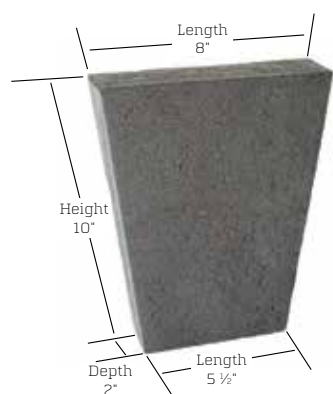

## Features & Benefits

- High quality, durable transitional and accent pieces
- Color integrated throughout units
- Natural color tones and finishes emulating the look of limestone
- Designed to complement Artisan Masonry Thin Veneers

## Shapes & Sizes

**Keystone**

**Trim Stone**

\*Sill narrows down to 2 3/16" height at front.

**Sloped Sill**