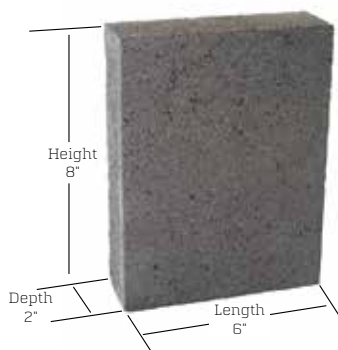

## Features & Benefits

- High quality, durable transitional and accent pieces
- Color integrated throughout units
- Natural color tones and finishes emulating the look of limestone
- Designed to complement Artisan Masonry Thin Veneers

## Colors & Textures

\*When product is sealed, the color becomes darker.

## Shapes & Sizes

**Keystone**

**Trim Stone**

\*Sill narrows down to 2 3/16" height at front.

**Sloped Sill**