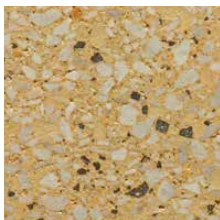

TRENDSTONE PLUS®

TAKING THE GROUND FACE AESTHETIC TO GREATER HEIGHTS

Trendstone Plus ground face masonry units take our Trendstone line to the next level by filling and polishing the exposed faces to a smooth terrazzo finish. Pre-finished and integrally colored, these concrete masonry blocks offer stunning aesthetics, one-step installation, and a maintenance-free finish that is easy to clean.

ECHELON
MASONRY

🔹 COLOR & TEXTURES

Springfield

Almond Bark

Ash Charcoal

Knight Gold

ADDITIONAL COLORS AVAILABLE

Scan the QR code to see your full regional color offering.