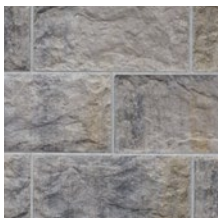

MONDRIAN® STONE

GENTLE CHISELED APPEARANCE WITH MODULAR DESIGN FLEXIBILITY

The subtle chiseled texture of Mondrian Stone adds prestige to any design and includes finished edges for corner applications. Featuring integral color throughout each unit, the slender form provides a modern look that can be installed in both linear and modular patterns or used as an accent with other materials.

🔹 COLOR & TEXTURES

Pearl

Crab Orchard

Cordova Buff

Pewter

ADDITIONAL COLORS AVAILABLE

Scan the QR code to see your full regional color offering.

🕒 FEATURES & BENEFITS

- Proposes a cutting-edge style with an attractive texture
- Allows for a modular or linear installation
- Reduces the number of cuts required and waste due to its modular dimensions
- Includes a percentage of stones with textured ends to achieve corners