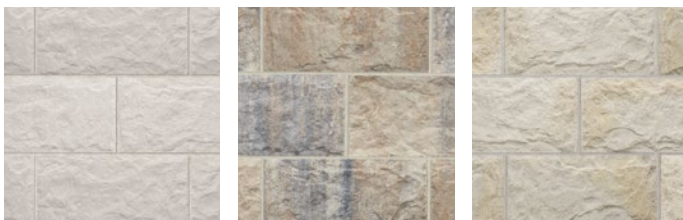

MONDRIAN® STONE

GENTLE CHISELED APPEARANCE WITH MODULAR DESIGN FLEXIBILITY

The subtle chiseled texture of Mondrian Stone adds prestige to any design and includes finished edges for corner applications. Featuring integral color throughout each unit, the slender form provides a modern look that can be installed in both linear and modular patterns or used as an accent with other materials.

🔹 COLOR & TEXTURES

Pearl

Crab Orchard

Cordova Buff

Pewter

ADDITIONAL COLORS AVAILABLE

Scan the QR code to see your full regional color offering.

🕒 FEATURES & BENEFITS

- Proposes a cutting-edge style with an attractive texture
- Allows for a modular or linear installation
- Reduces the number of cuts required and waste due to its modular dimensions
- Includes a percentage of stones with textured ends to achieve corners