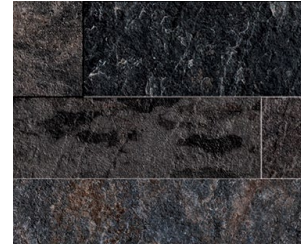

### ARDESIE

Shore

Island

Island

Black Reef

### QUARZITI 2.0

Glacier

Mountains

Waterfall

River

Mantle

### NOON

Daylight

Ember

Honey